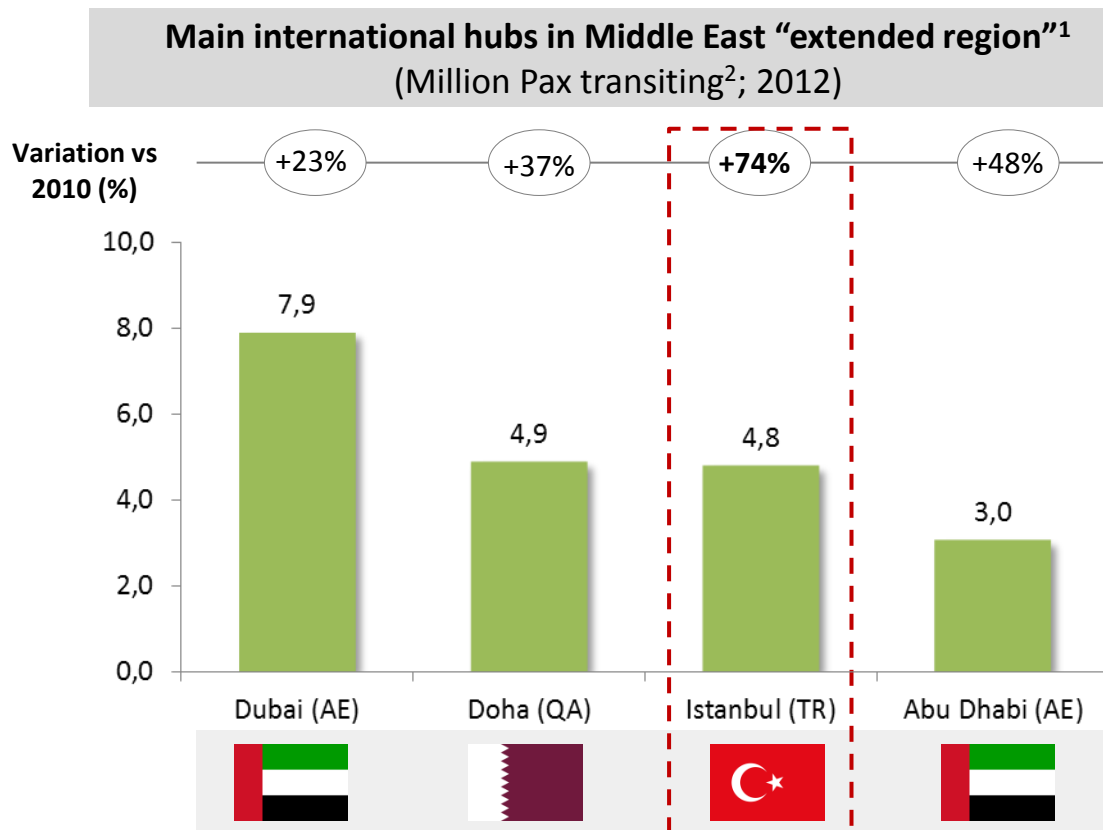

Main regional hubs: Istanbul's record growth

- ▶ Two of the top hubs in Middle East “extended region”¹ are located in Arab Emirates
- ▶ In the last two years Istanbul has registered the most dynamic growth of international transits among top regional hubs

Notes: (1) For this analysis Turkey has been included in a “Middle East extended region” in order to assess its relevance as link between Asia and Europe **(2)** “Transits” includes all those passengers that do not stay one night at destination